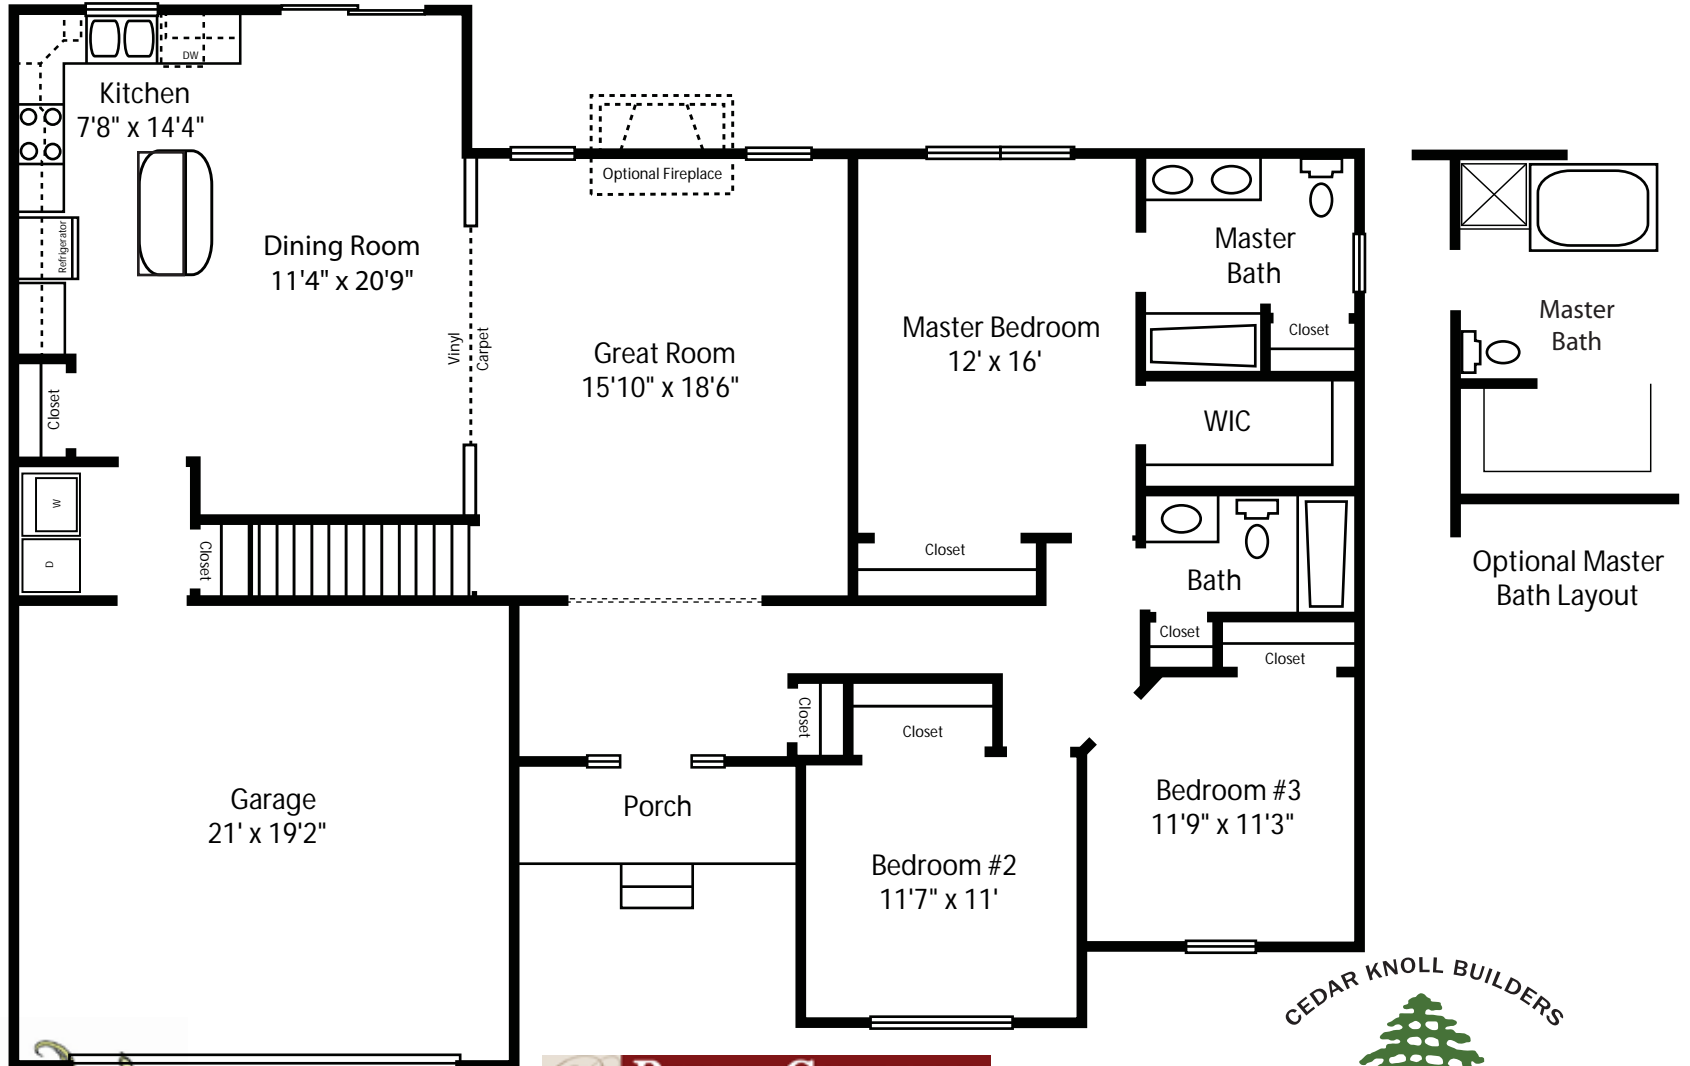

Aspen Model

First Floor Option 2

Square Footage	
First Floor	1735
Basement	1735
Garage	495

BEILER-CAMPBELL
 REALTORS & APPRAISERS
www.beiler-campbell.com

Linda Chew, Site Agent
 610-932-1000

CEDAR KNOLL BUILDERS