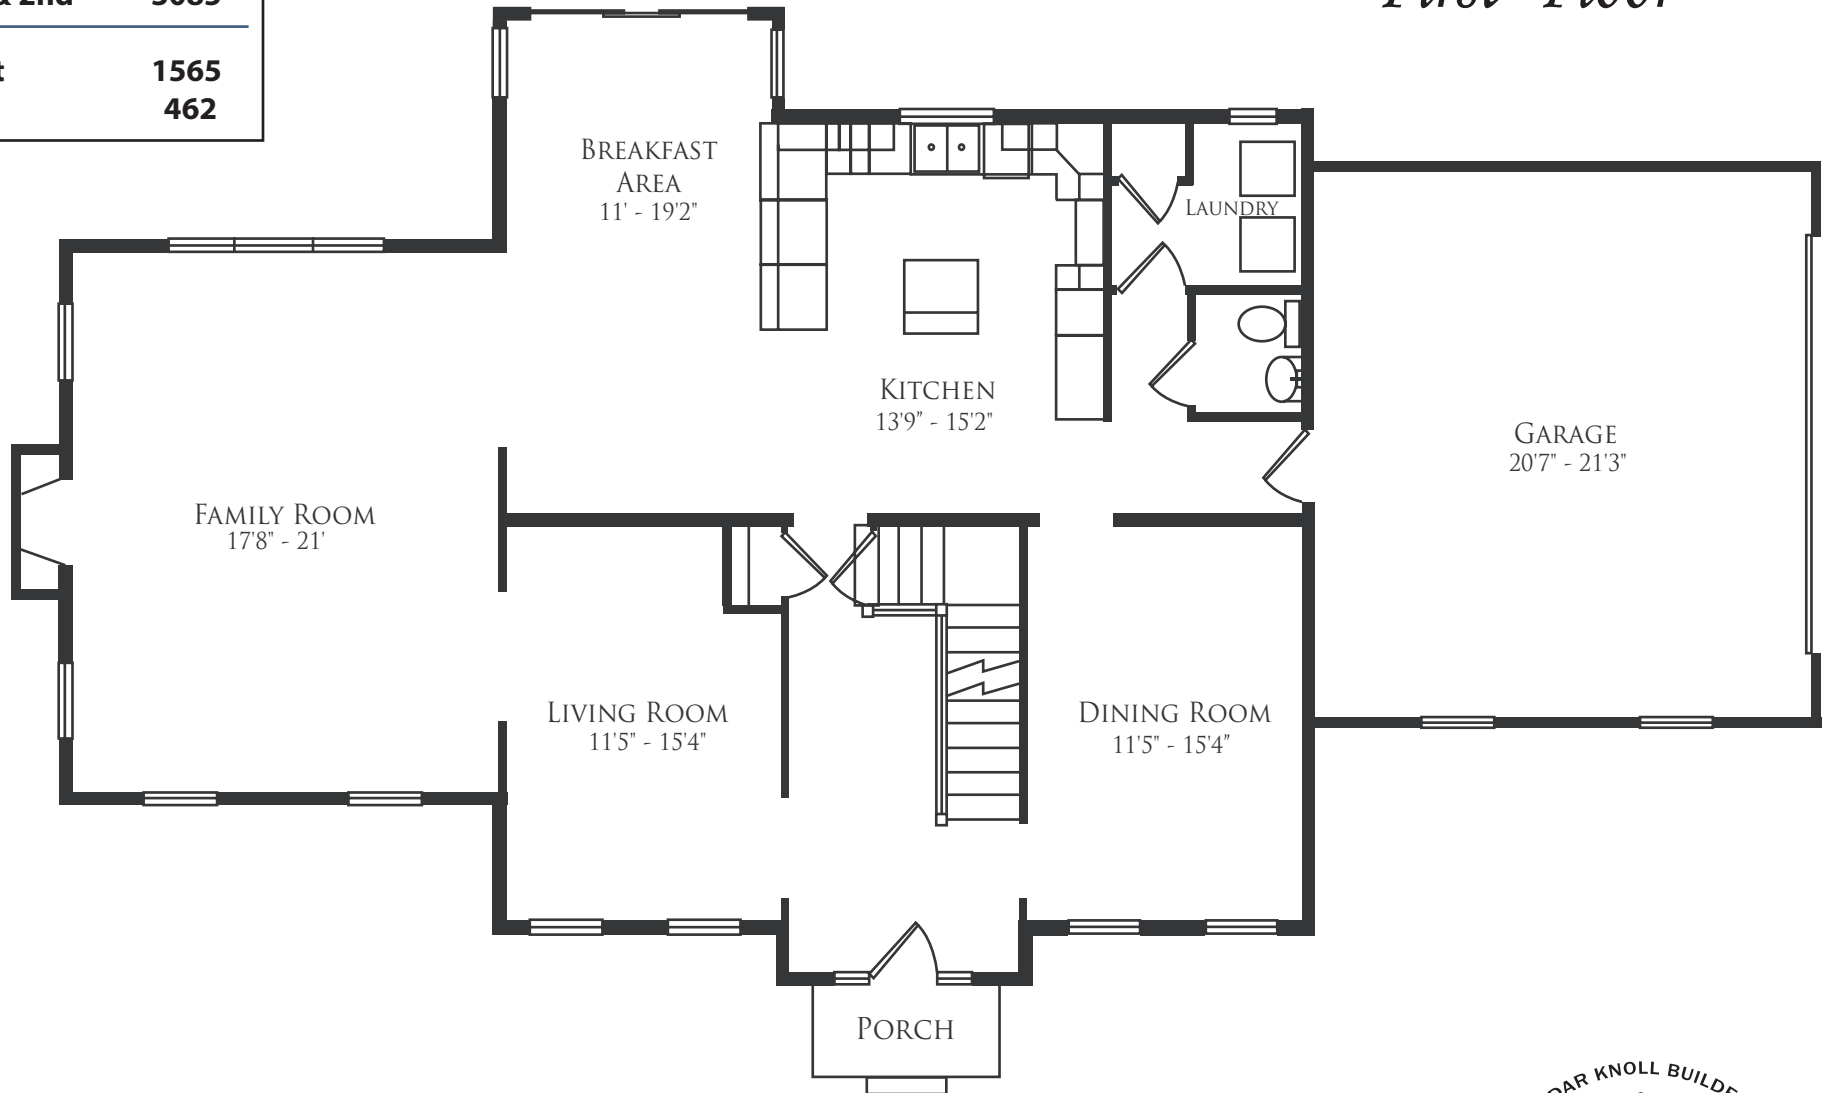

Square Footage

First Floor	1565
Second Floor	1520
Total 1st & 2nd	3085

Basement	1565
Garage	462

Cambridge Model First Floor

Cornerstone

BEILER-CAMPBELL
REALTORS & APPRAISERS
www.beiler-campbell.com

Shannon Przywara, Site Agent
610-869-8711