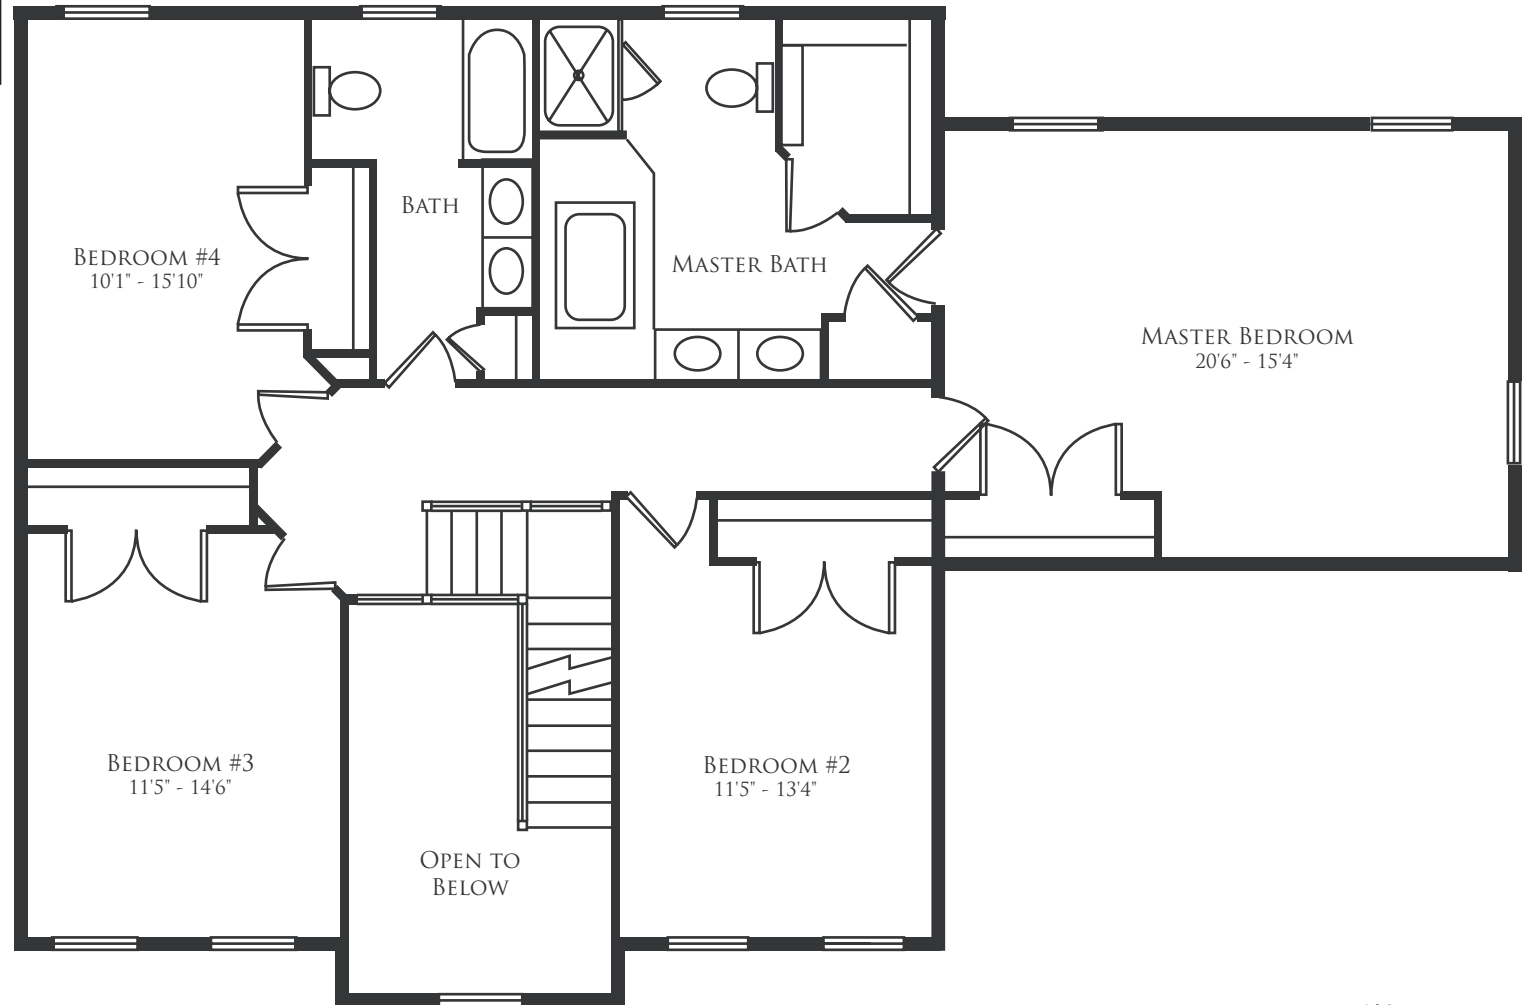

Square Footage

First Floor	1565
Second Floor	1520
Total 1st & 2nd	3085

Basement	1565
Garage	462

Cambridge Model Second Floor

Cornerstone

BEILER-CAMPBELL
REALTORS & APPRAISERS
www.beiler-campbell.com

Shannon Przywara, Site Agent
610-869-8711