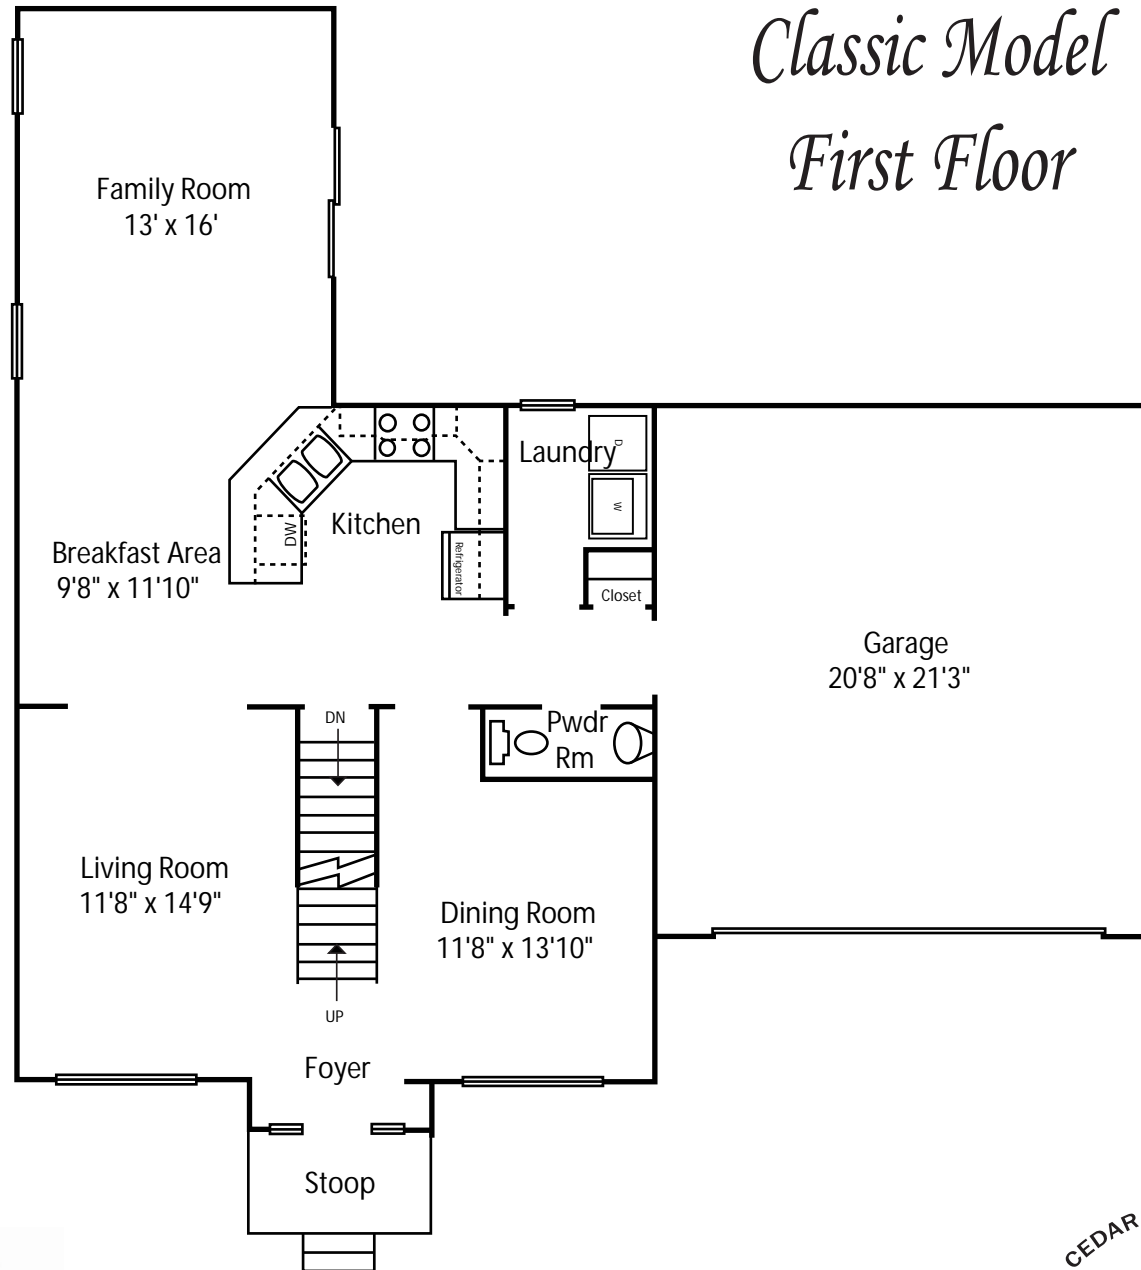

Square Footage

First Floor 1024

Second Floor 800

Total 1st & 2nd 1824

Basement 1024

Garage 462

Classic Model First Floor

Linda Chew, Site Agent
610-932-1000