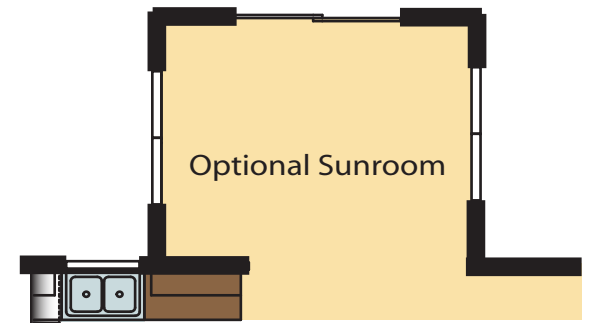

The Weldon - Second Floor & Options

Square Footage	
First Floor	1030
Second Floor	1090
Total 1st & 2nd	2120
<hr/>	
Basement	1030
Garage	462