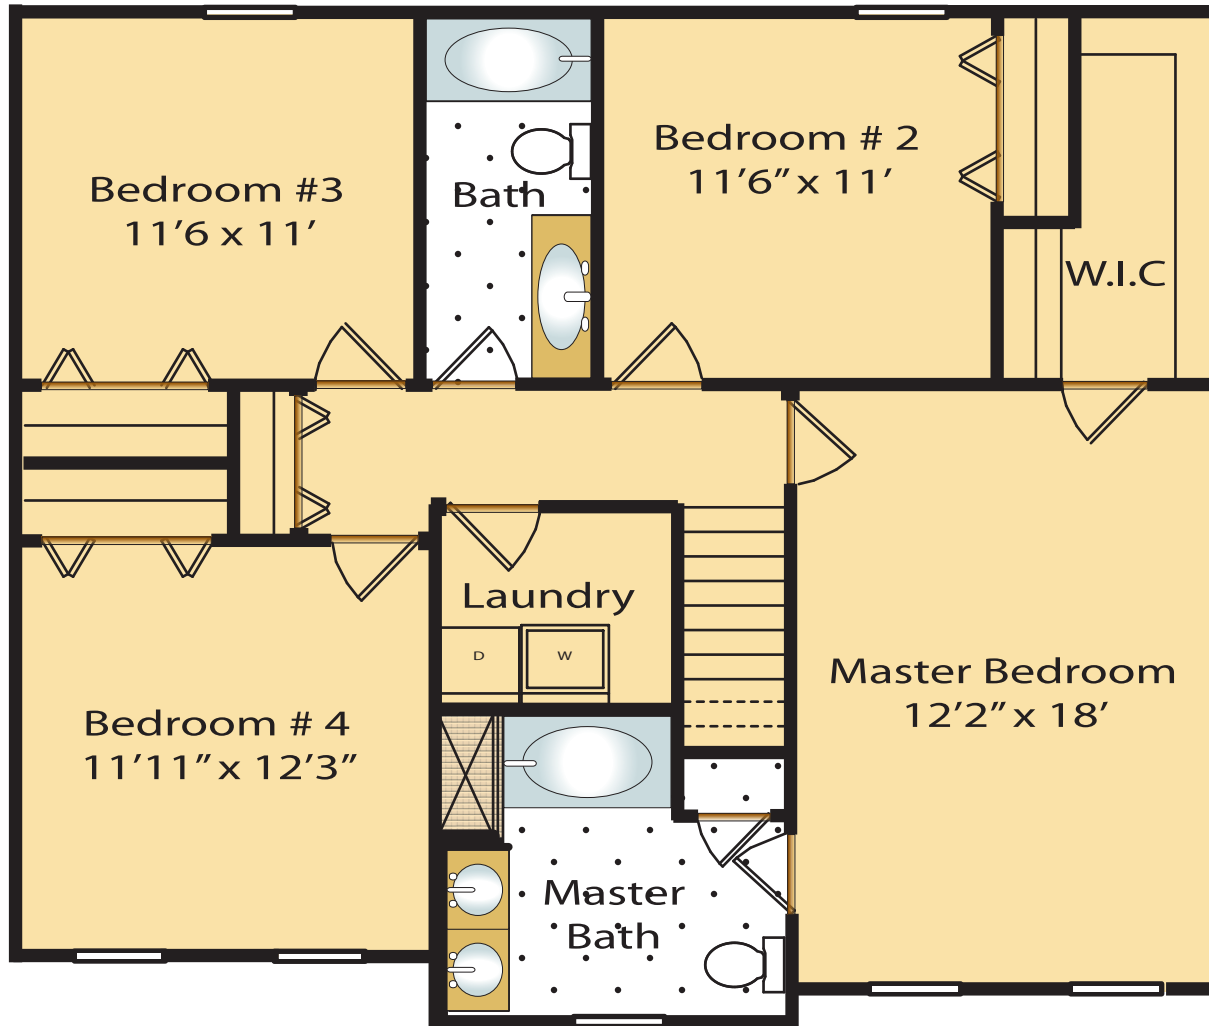

The Weldon - Second Floor & Options

Square Footage	
First Floor	1030
Second Floor	1090
Total 1st & 2nd	2120
<hr/>	
Basement	1030
Garage	462