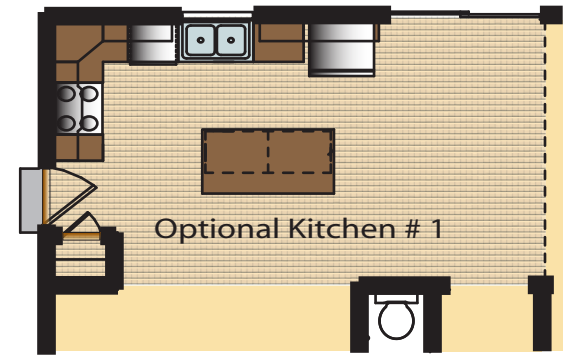

The Weldon - Second Floor & Options

Square Footage	
First Floor	1030
Second Floor	1090
Total 1st & 2nd	2120
<hr/>	
Basement	1030
Garage	462