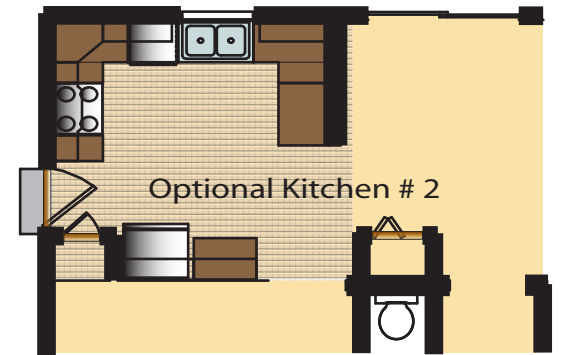

The Weldon - Second Floor & Options

Square Footage	
First Floor	1030
Second Floor	1090
Total 1st & 2nd	2120
<hr/>	
Basement	1030
Garage	462