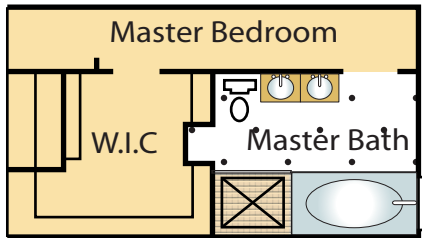

The Willow I - Second Floor

Optional 4' Master Bedroom Extension

Optional Garden Bath I
Only available with 4'
Master Bedroom Extension

Square Footage	
First Floor	1177
Second Floor	1298
Total 1st & 2nd	2475
<hr/>	
Basement	1177
Garage	454