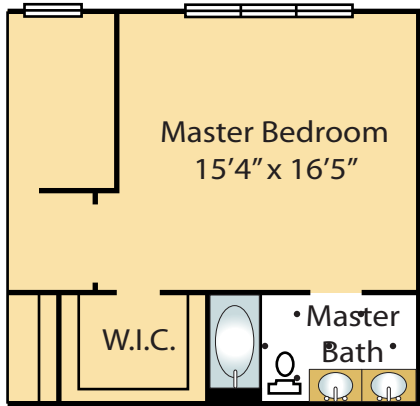

The Willow I - Second Floor

Optional 4' Master Bedroom Extension

Optional Garden Bath I
Only available with 4'
Master Bedroom Extension

Square Footage	
First Floor	1177
Second Floor	1298
Total 1st & 2nd	2475
<hr/>	
Basement	1177
Garage	454