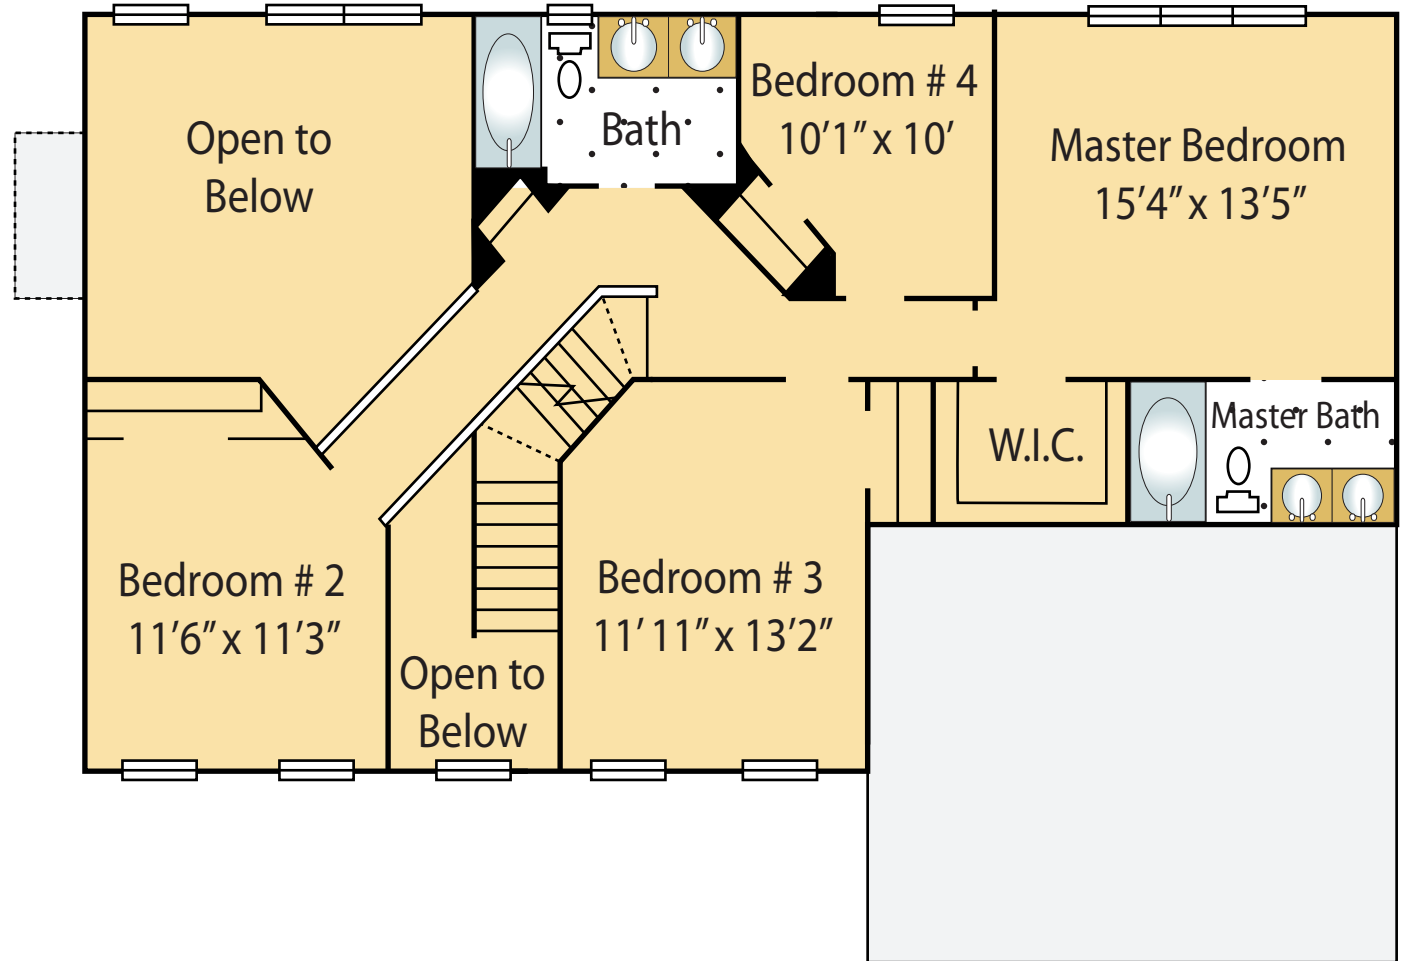

The Willow I - Second Floor

Optional 4' Master Bedroom Extension

Optional Garden Bath I
Only available with 4'
Master Bedroom Extension

Square Footage	
First Floor	1177
Second Floor	1298
Total 1st & 2nd	2475
<hr/>	
Basement	1177
Garage	454