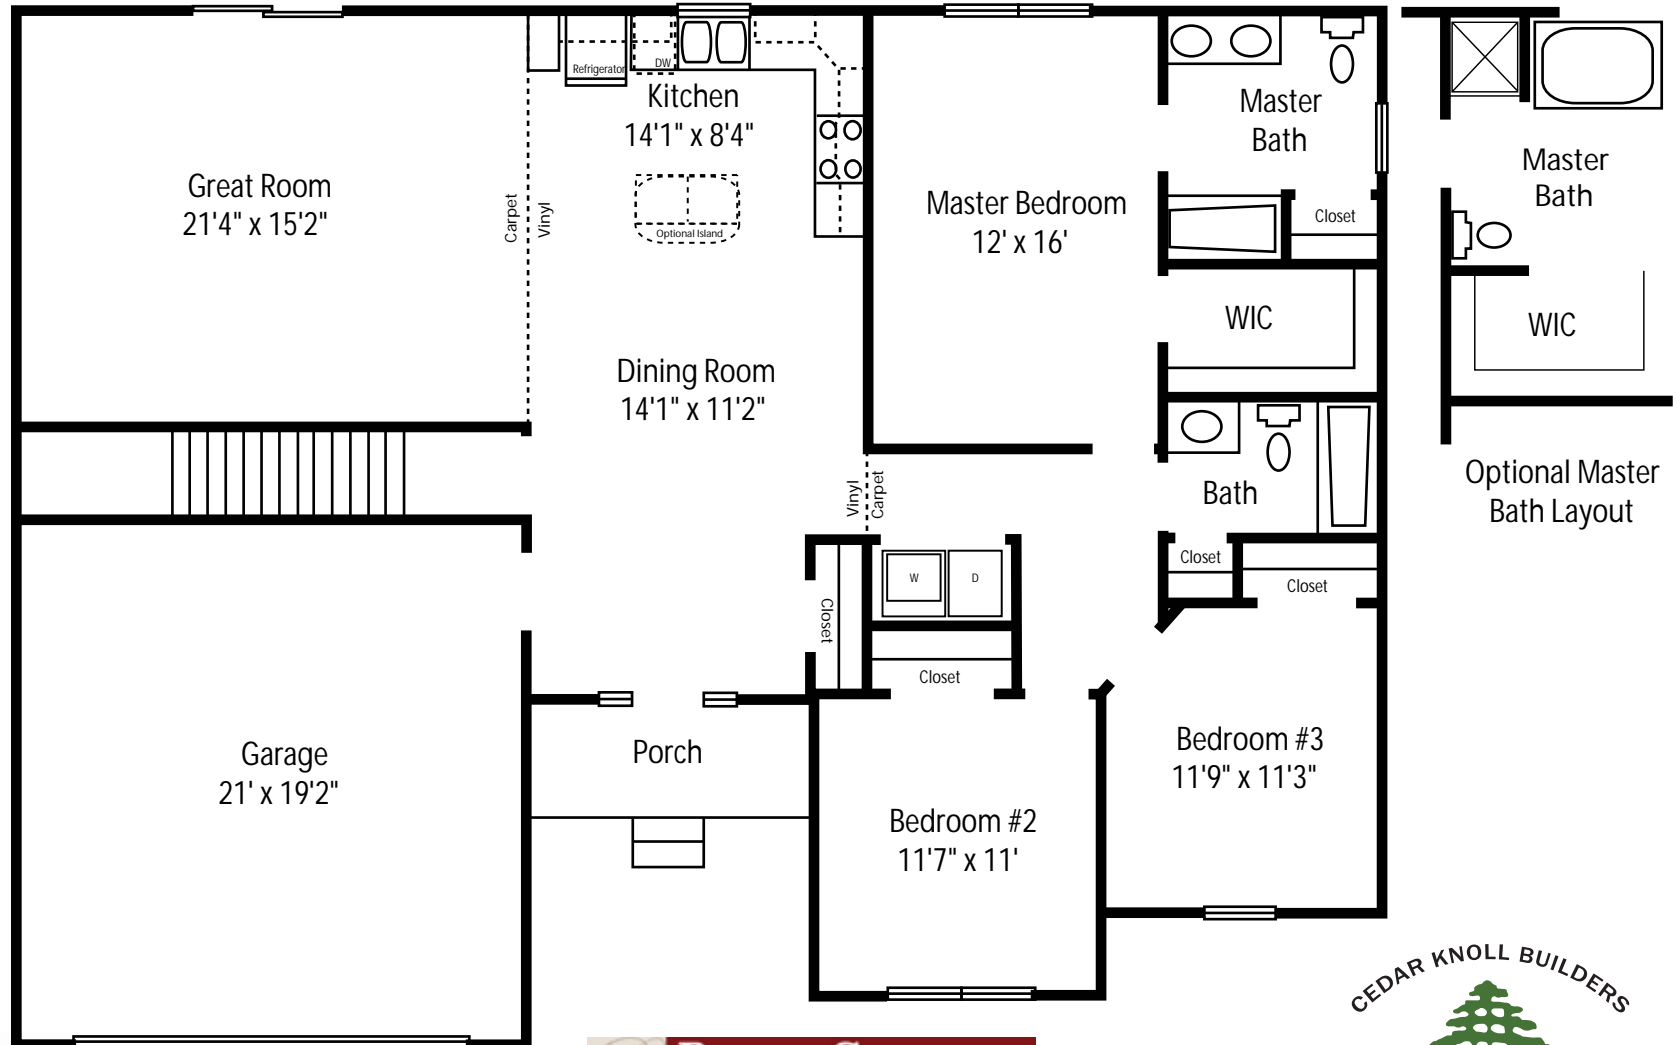

Square Footage

First Floor	1615
Basement	1615
Garage	495

Aspen Model First Floor

BEILER-CAMPBELL
REALTORS & APPRAISERS
www.beiler-campbell.com

Linda Chew, Site Agent
610-932-1000

CEDAR KNOLL BUILDERS

GENERAL CONTRACTORS