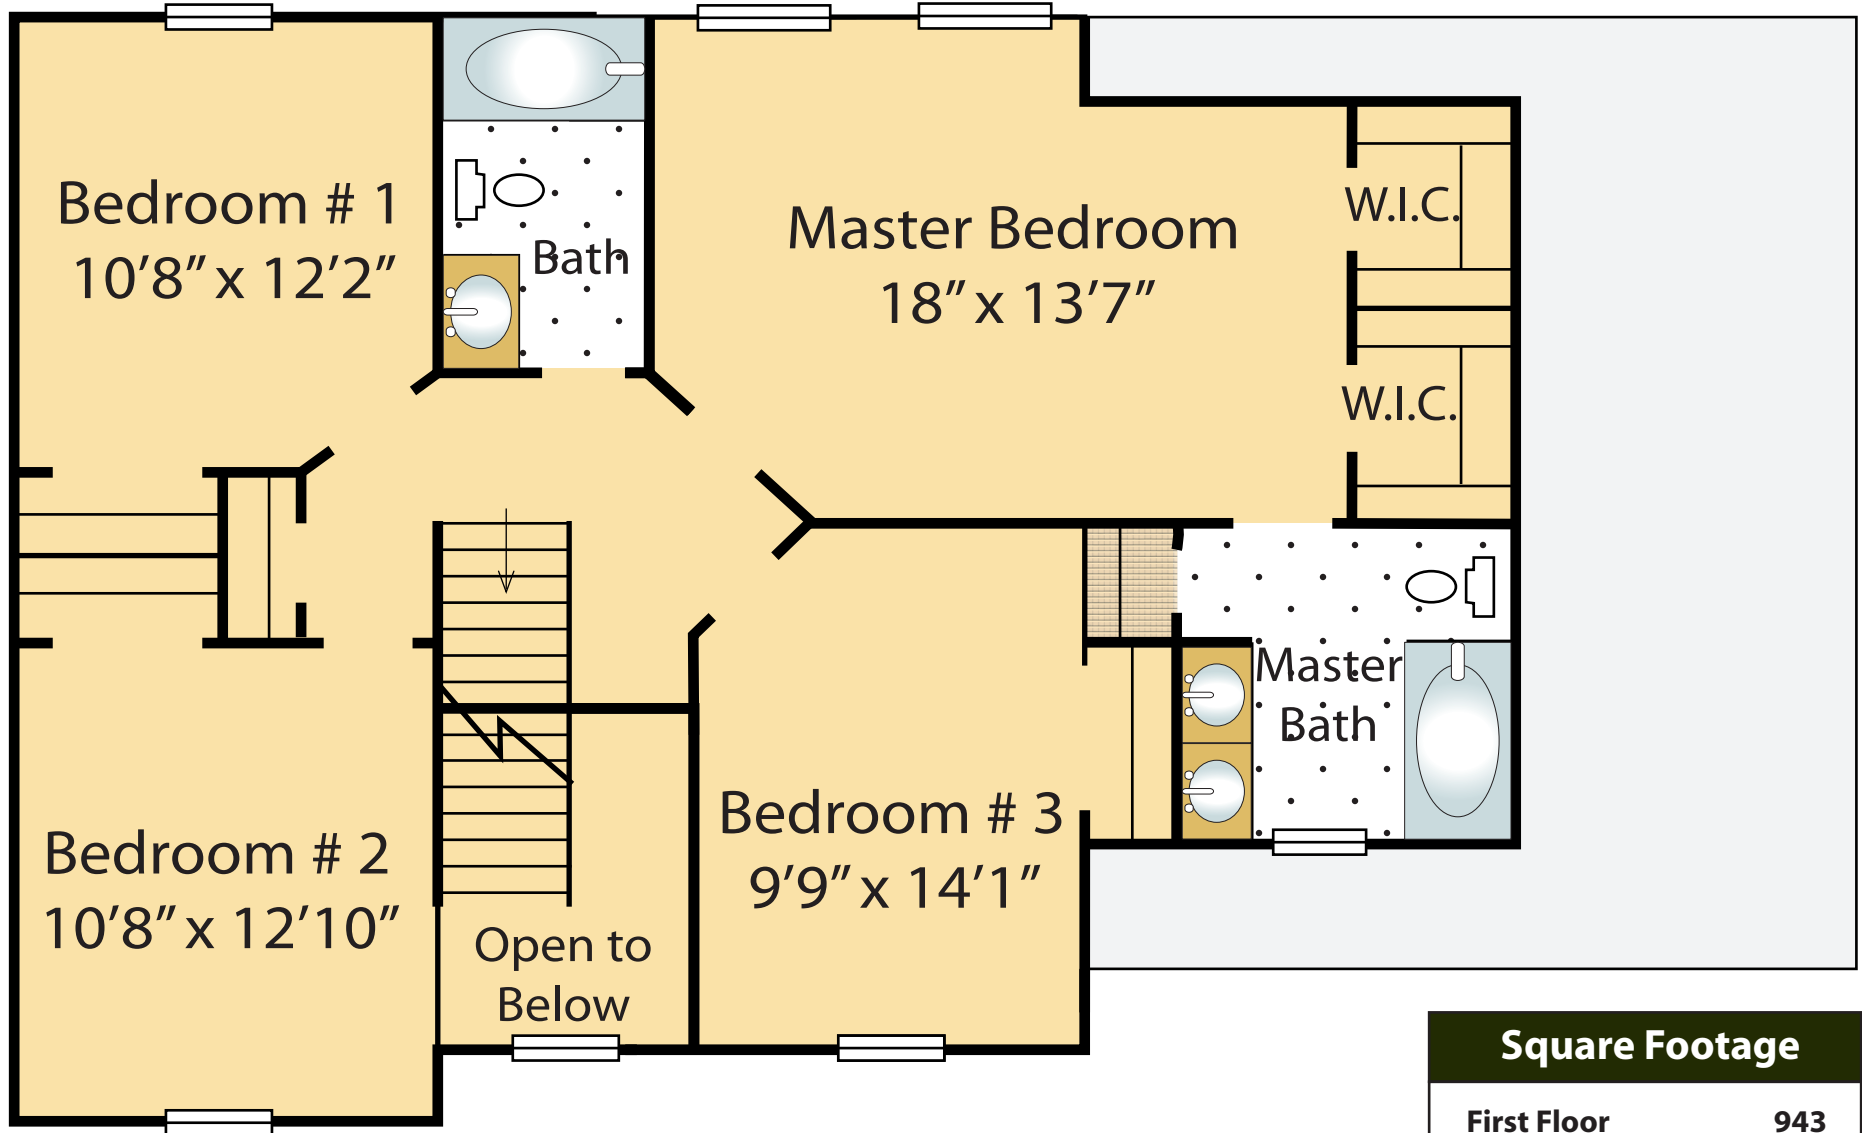

The Sycamore- Second Floor

Square Footage	
First Floor	943
Second Floor	1081
Total 1st & 2nd	2024
Basement	943
Garage	408