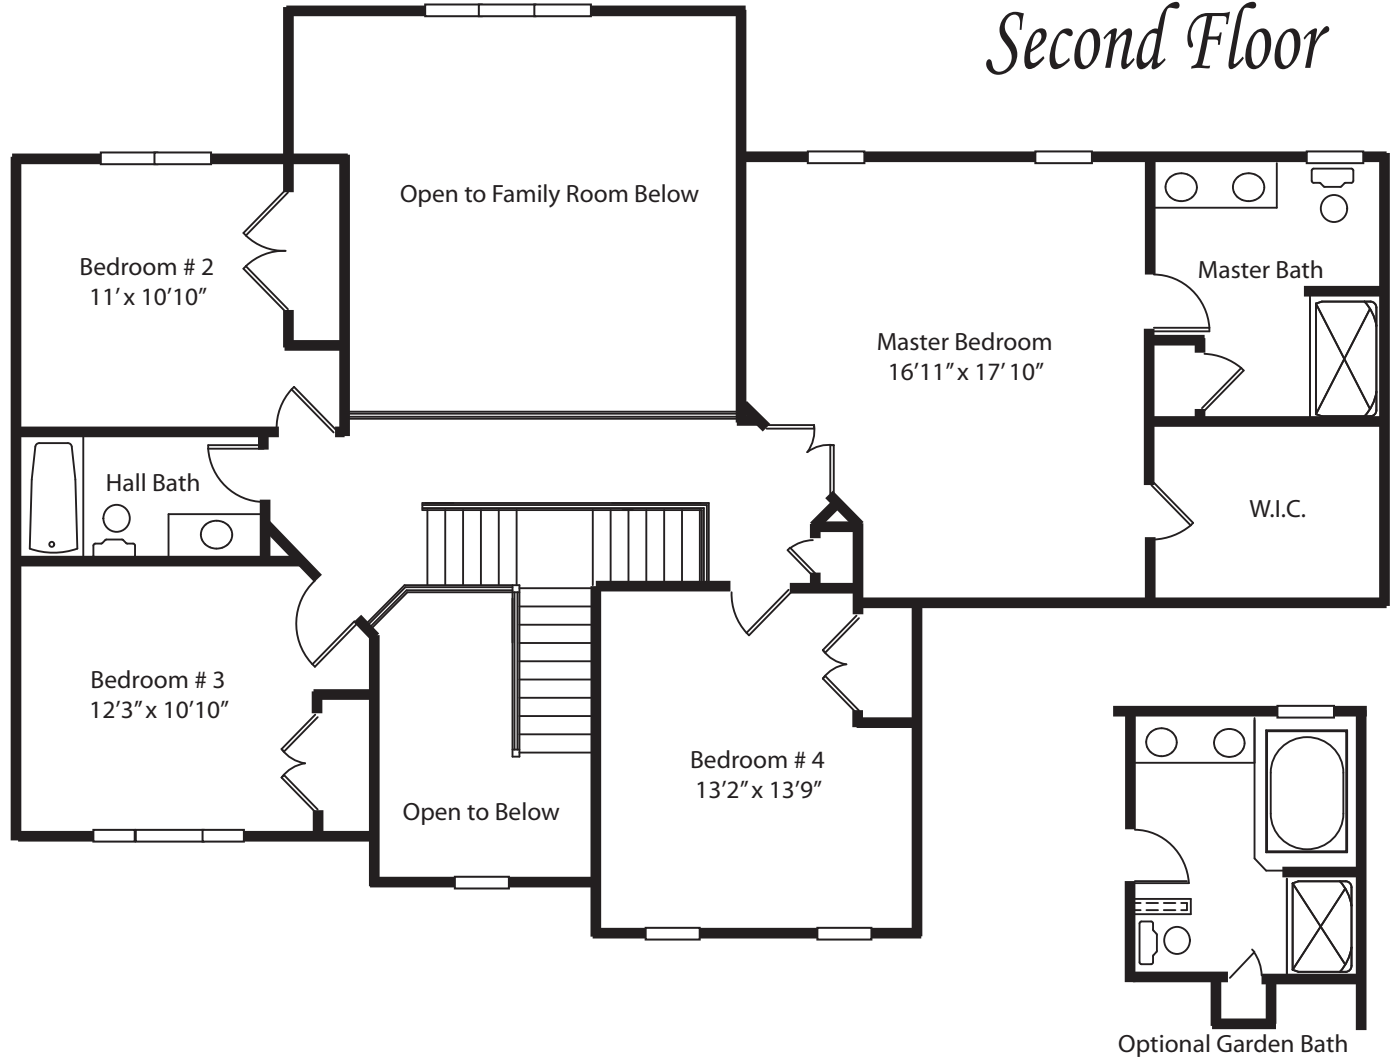

New Haven Model

Second Floor

Square Footage	
First Floor	1545
Second Floor	1647
Total 1st & 2nd	3192
<hr/>	
Basement	1545
Garage	464

Jeff Roland, Site Agent
610-444-7600

Bill Raymond, Site Agent
610-444-7600