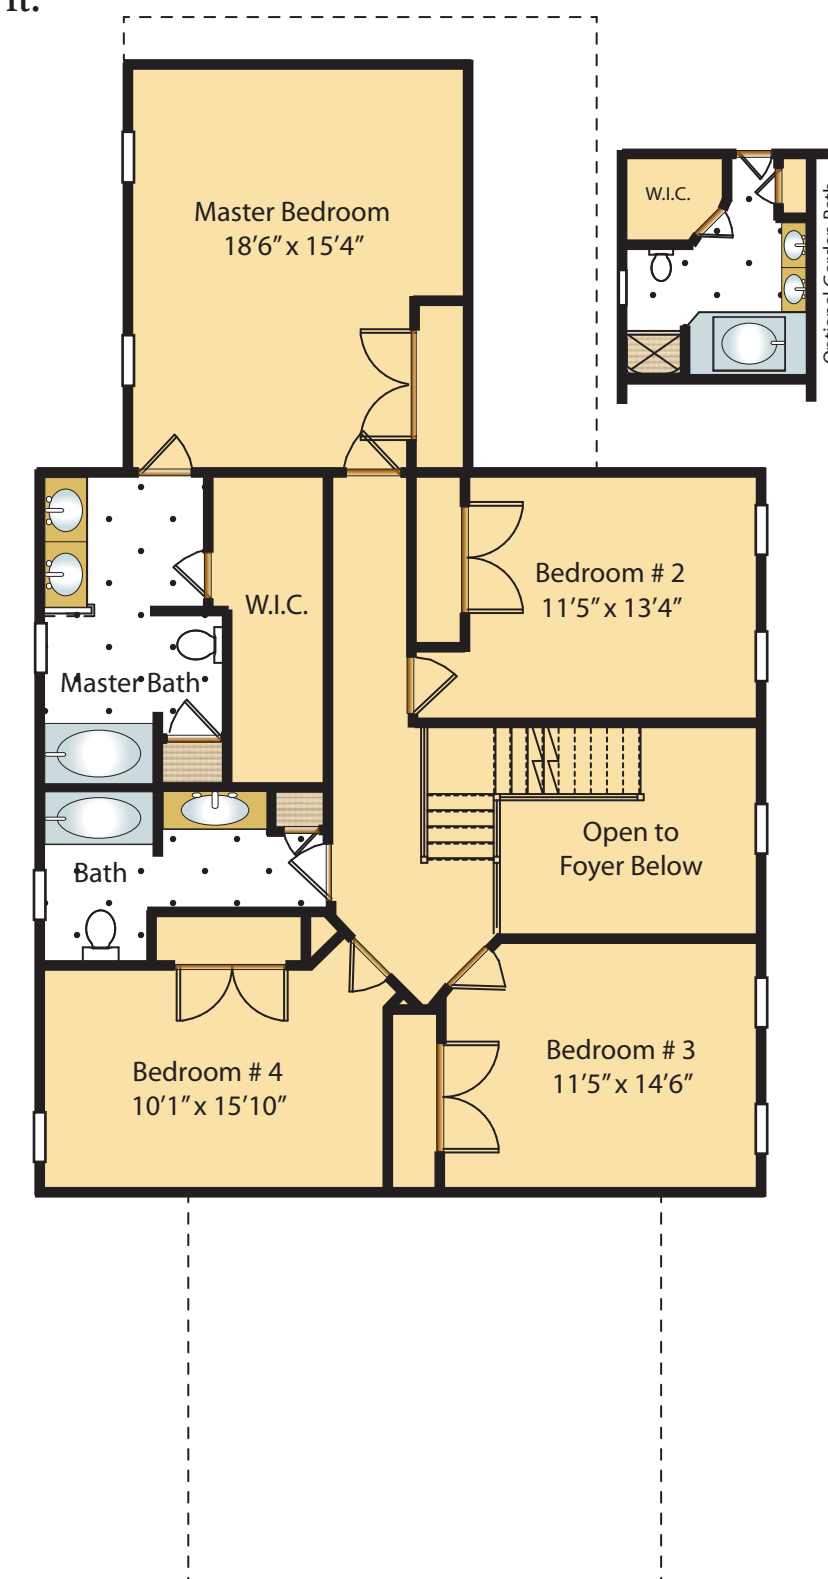

SECOND FLOOR

In the interest of continuous improvements and to meet changing conditions, builder reserves the right to modify maps, floor plans, exterior specifications, feature and product types without notice or obligation. Effective 06/09/10