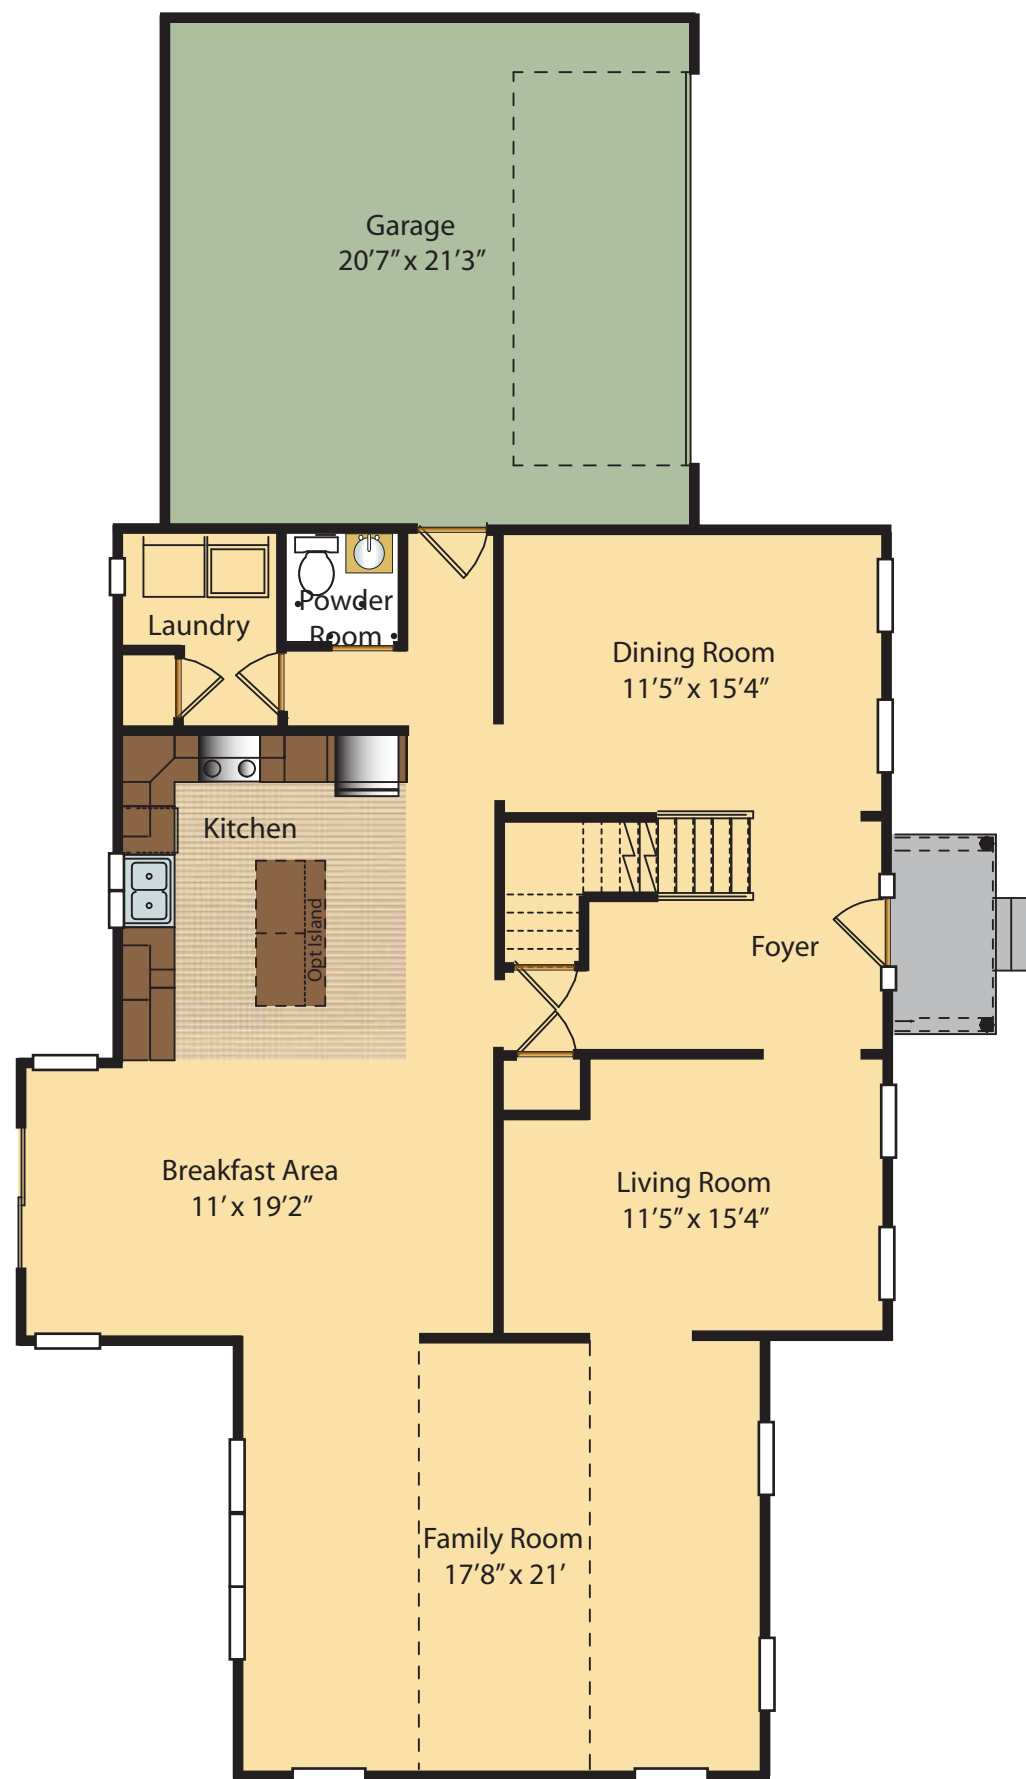

CAMBRIDGE

FIRST FLOOR

CAMBRIDGE SQUARE FOOTAGE

First Floor +/- 1,544 sq. ft.

Second Floor +/- 1,466 sq. ft.

Total First & Second Floor +/- 3,010 sq. ft.

Garage +/- 462 sq. ft.

Basement +/- 1,544 sq. ft.

FIRST FLOOR

+/- 1,544 sq. ft.

Bill Raymond, REALTOR
WHEATLAND FARMS SITE AGENT
(484) 734-6036
cell- (610) 212-6922

Jeff Roland, REALTOR
WHEATLAND FARMS SITE AGENT
(610) 444-7093
cell- (610) 563-0081

Maria Moran, REALTOR
WHEATLAND FARMS SITE AGENT
(610) 932-7154
cell- (610) 246-5794