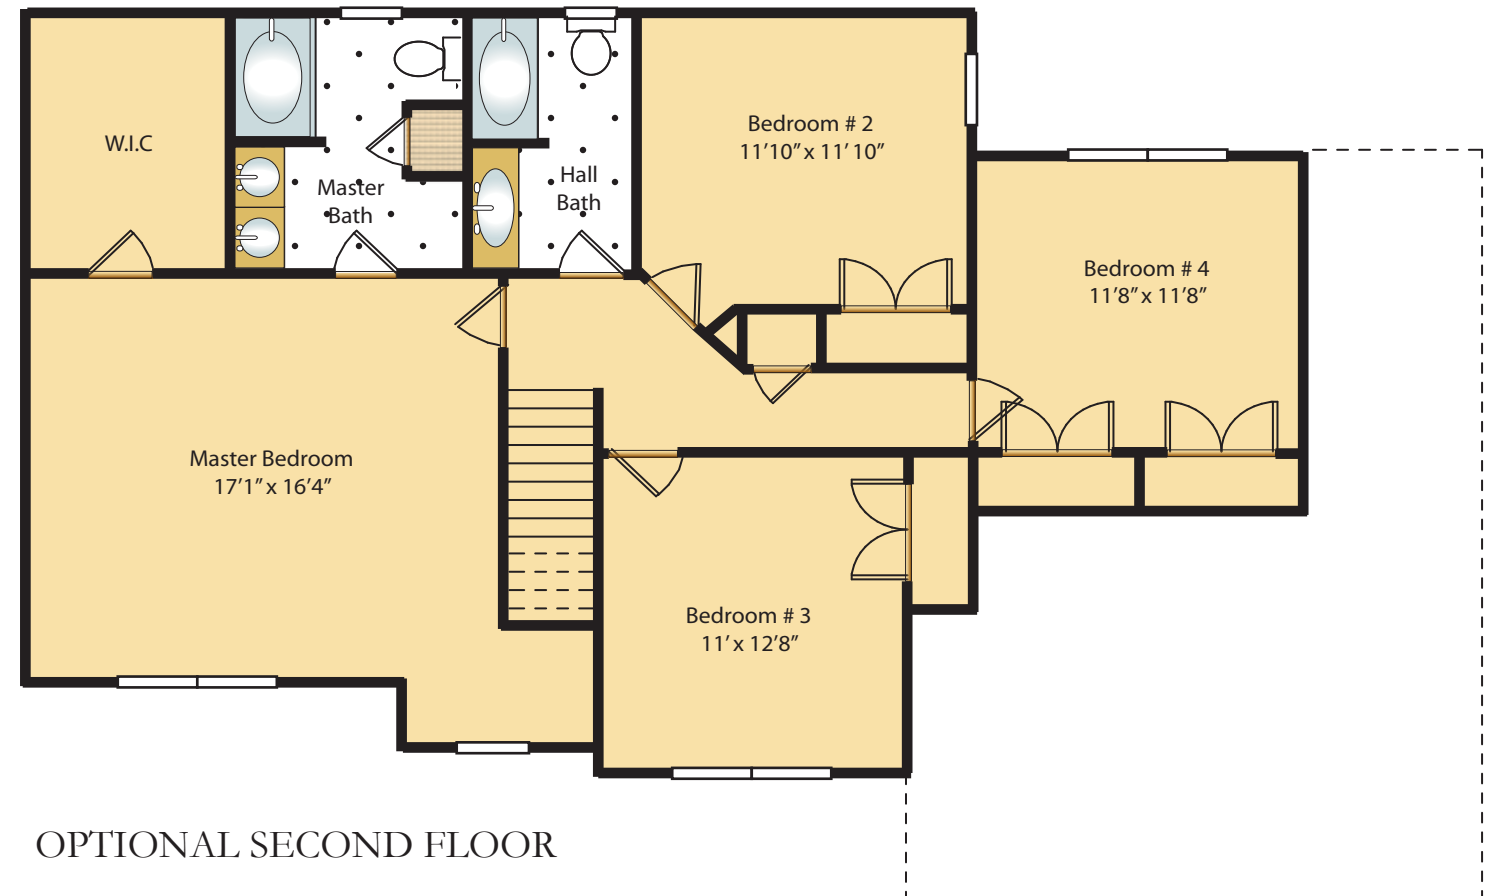

ROOSEVELT - FIRST FLOOR

ROOSEVELT SQUARE FOOTAGE

First Floor +/- 1,150 sq. ft.

Second Floor +/- 1,016 sq. ft.

Total First & Second Floor +/- 2,166 sq. ft.

Optional Morning Room +/- 160 sq. ft.

Garage +/- 486 sq. ft.

Basement +/- 1,150 sq. ft.

FIRST FLOOR

+/- 1,150 sq. ft.

Bill Raymond, REALTOR
WHEATLAND FARMS SITE AGENT
(484) 734-6036
cell- (610) 212-6922

Jeff Roland, REALTOR
WHEATLAND FARMS SITE AGENT
(610) 444-7093
cell- (610) 563-0081

Maria Moran, REALTOR
WHEATLAND FARMS SITE AGENT
(610) 932-7154
cell- (610) 246-5794

Optional Garden Bath

SECOND FLOOR

OPTIONAL SECOND FLOOR

In the interest of continuous improvements and to meet changing conditions, builder reserves the right to modify maps, floor plans, exterior specifications, feature and product types without notice or obligation. Effective 06/09/10