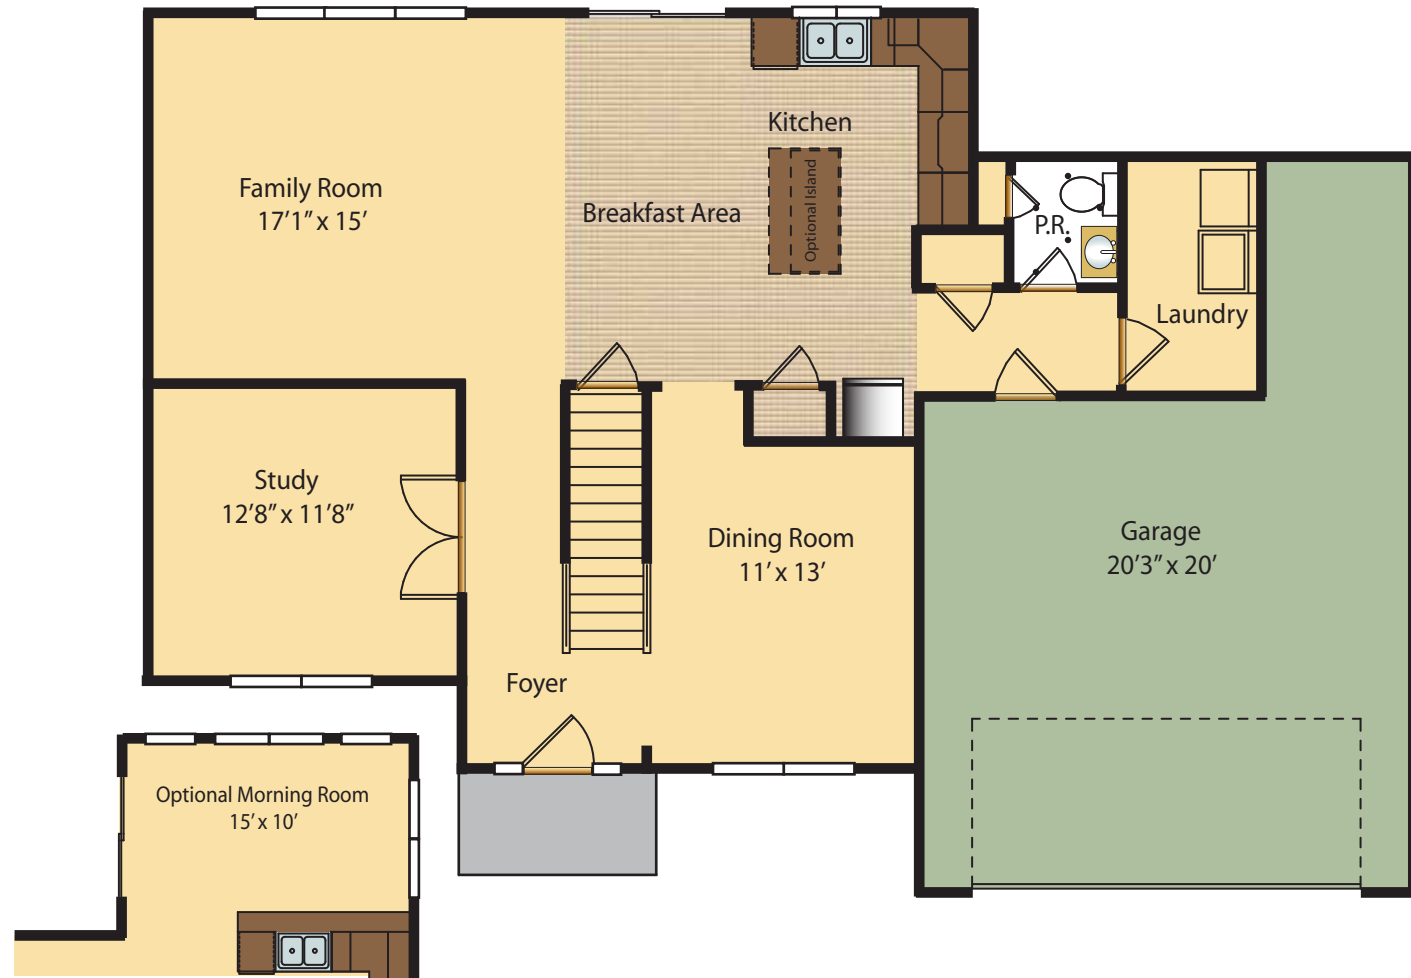

ROOSEVELT - FIRST FLOOR

ROOSEVELT SQUARE FOOTAGE

First Floor +/- 1,150 sq. ft.

Second Floor +/- 1,016 sq. ft.

Total First & Second Floor +/- 2,166 sq. ft.

Optional Morning Room +/- 160 sq. ft.

Garage +/- 486 sq. ft.

Basement +/- 1,150 sq. ft.

FIRST FLOOR

+/- 1,150 sq. ft.

Bill Raymond, REALTOR
WHEATLAND FARMS SITE AGENT
(484) 734-6036
cell- (610) 212-6922

Jeff Roland, REALTOR
WHEATLAND FARMS SITE AGENT
(610) 444-7093
cell- (610) 563-0081