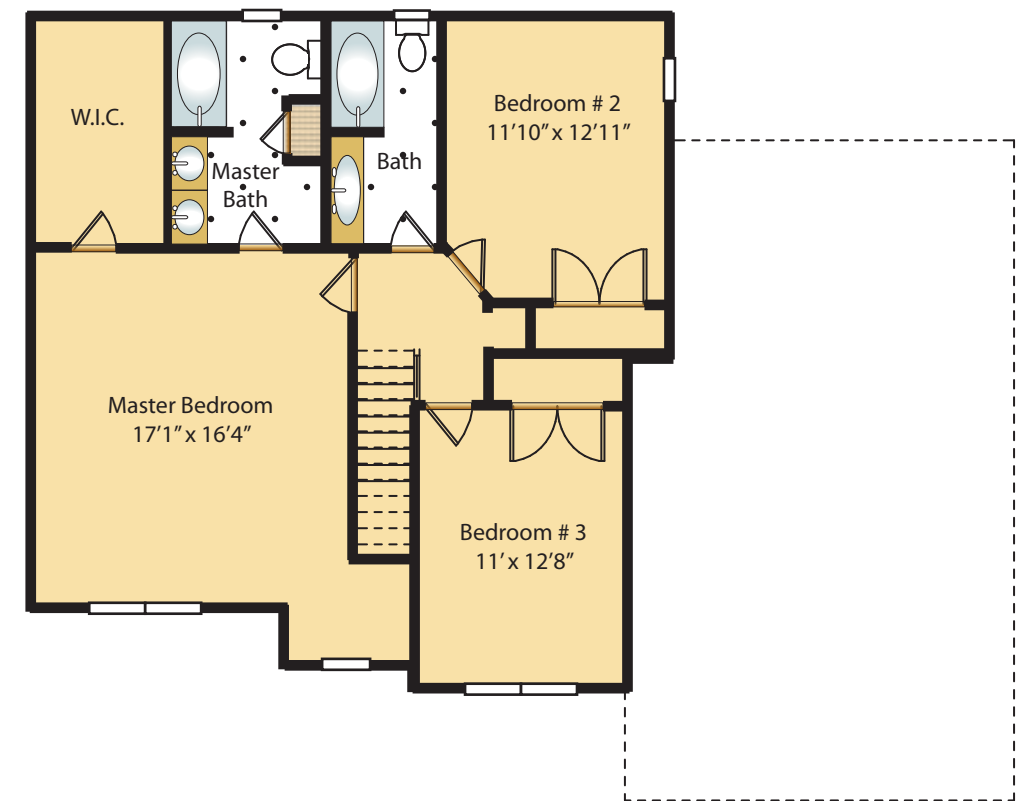

ROOSEVELT - FIRST FLOOR

ROOSEVELT SQUARE FOOTAGE

First Floor +/- 1,150 sq. ft.

Second Floor +/- 1,016 sq. ft.

Total First & Second Floor +/- 2,166 sq. ft.

Optional Morning Room +/- 160 sq. ft.

Garage +/- 486 sq. ft.

Basement +/- 1,150 sq. ft.

FIRST FLOOR

+/- 1,150 sq. ft.

Bill Raymond, REALTOR
WHEATLAND FARMS SITE AGENT
(484) 734-6036
cell- (610) 212-6922

Jeff Roland, REALTOR
WHEATLAND FARMS SITE AGENT
(610) 444-7093
cell- (610) 563-0081

Maria Moran, REALTOR
WHEATLAND FARMS SITE AGENT
(610) 932-7154
cell- (610) 246-5794

Optional Garden Bath

SECOND FLOOR

OPTIONAL SECOND FLOOR

In the interest of continuous improvements and to meet changing conditions, builder reserves the right to modify maps, floor plans, exterior specifications, feature and product types without notice or obligation. Effective 06/09/10