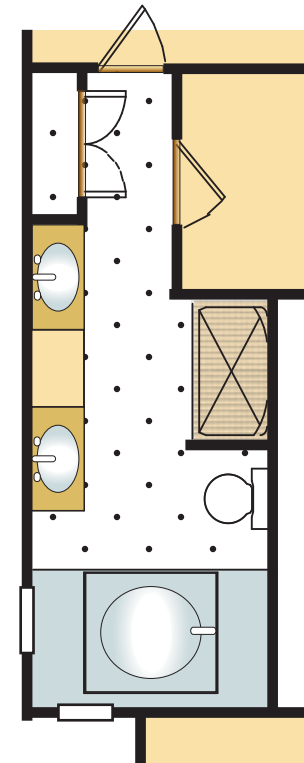

WELLINGTON

FIRST FLOOR

FIRST FLOOR

+/- 2,496 sq. ft.

Bill Raymond, REALTOR
 WHEATLAND FARMS SITE AGENT
 (484) 734-6036
 cell- (610) 212-6922

Jeff Roland, REALTOR
 WHEATLAND FARMS SITE AGENT
 (610) 444-7093
 cell- (610) 563-0081

Maria Moran, REALTOR
 WHEATLAND FARMS SITE AGENT
 (610) 932-7154
 cell- (610) 246-5794

OPTIONAL SECOND FLOOR

Optional
Garden Bath

WELLINGTON SQUARE FOOTAGE

- First Floor +/- 2,496 sq. ft.
- Optional Second Floor 358 sq. ft.
- Garage +/- 433 sq. ft.
- Basement +/- 2,496 sq. ft.