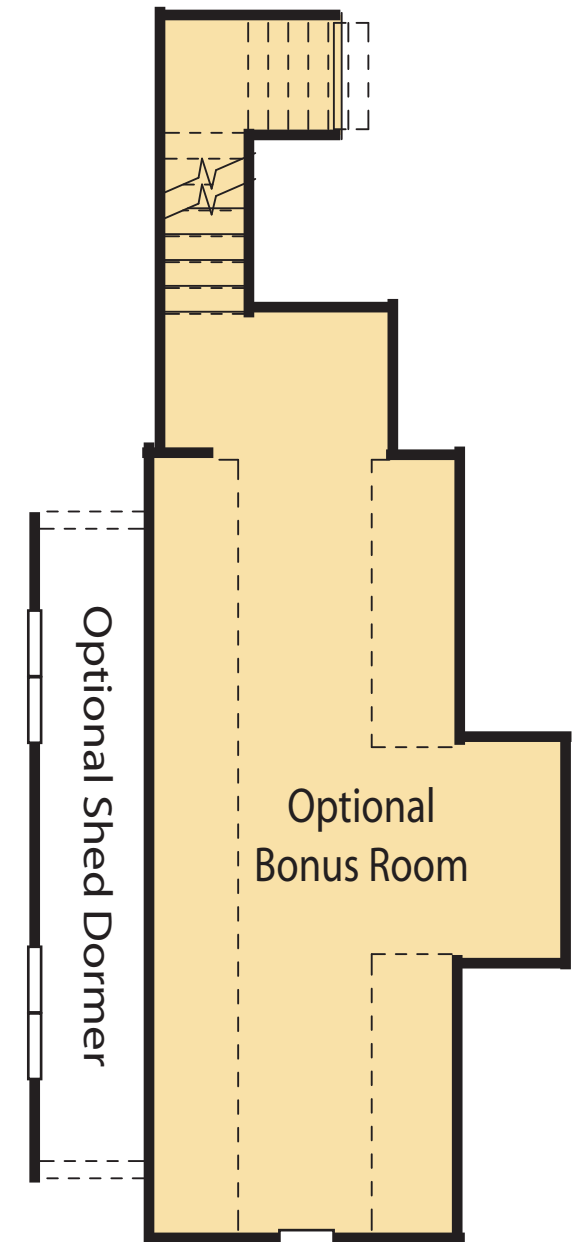

WELLINGTON

FIRST FLOOR

FIRST FLOOR

+/- 2,496 sq. ft.

Bill Raymond, REALTOR
 WHEATLAND FARMS SITE AGENT
 (484) 734-6036
 cell- (610) 212-6922

Jeff Roland, REALTOR
 WHEATLAND FARMS SITE AGENT
 (610) 444-7093
 cell- (610) 563-0081

Maria Moran, REALTOR
 WHEATLAND FARMS SITE AGENT
 (610) 932-7154
 cell- (610) 246-5794

OPTIONAL SECOND FLOOR

Optional
Garden Bath

WELLINGTON SQUARE FOOTAGE

- First Floor +/- 2,496 sq. ft.
- Optional Second Floor 358 sq. ft.
- Garage +/- 433 sq. ft.
- Basement +/- 2,496 sq. ft.