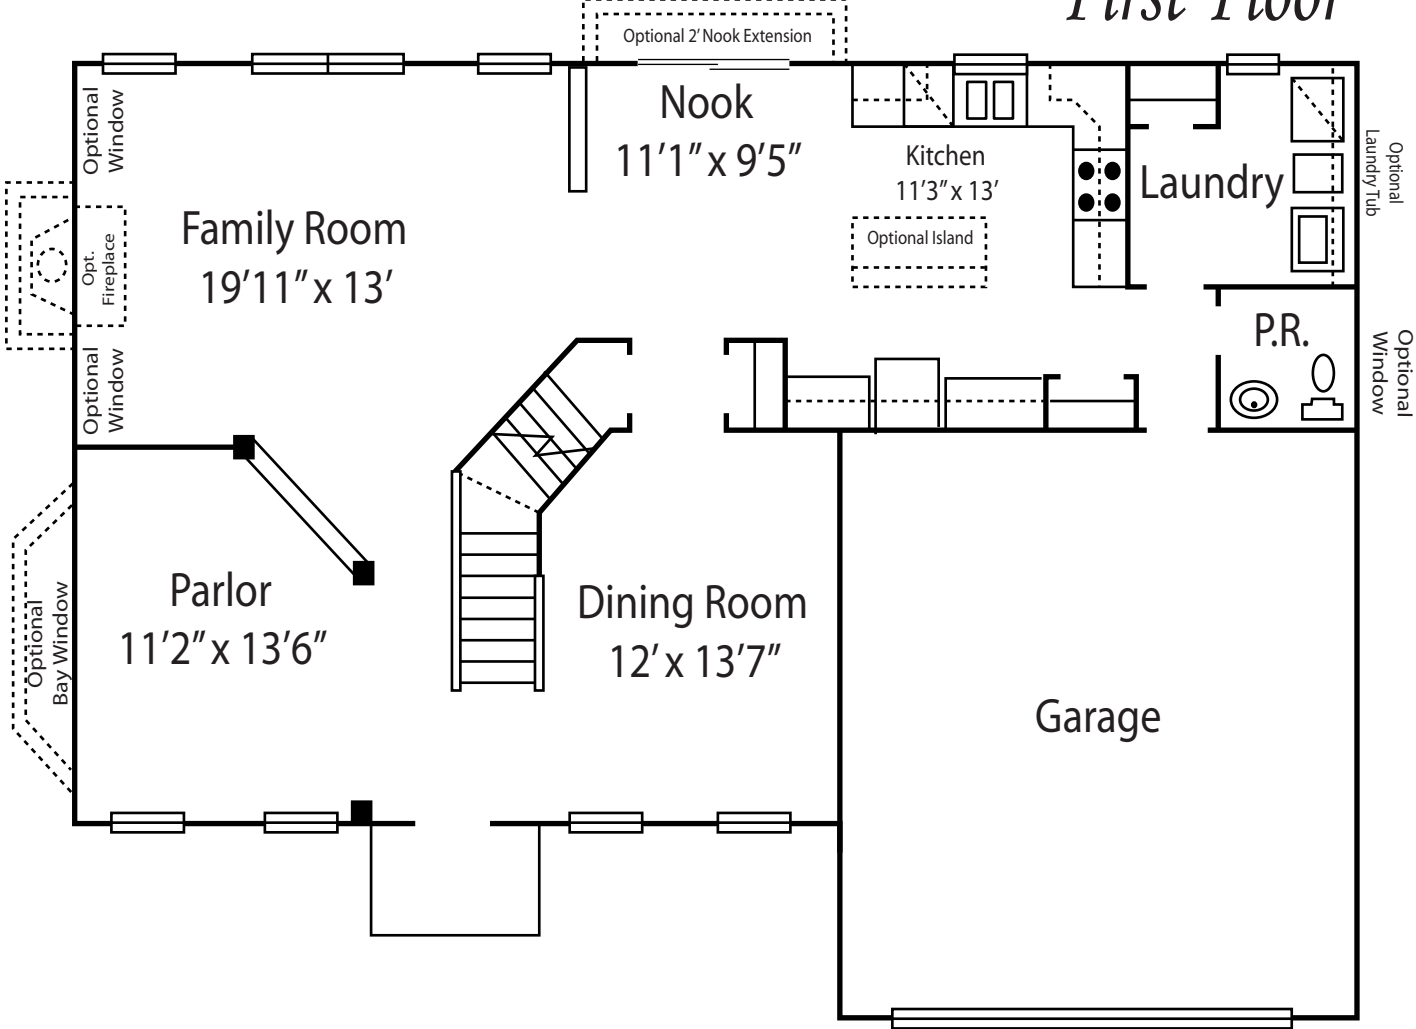

Willow II Model

First Floor

Square Footage	
First Floor	1177
Second Floor	1298
Total 1st & 2nd	2475
<hr/>	
Basement	1177
Garage	454

BEILER-CAMPBELL
 REALTORS & APPRAISERS
www.beiler-campbell.com

Faith Aukamp, Site Agent
 717-786-8000