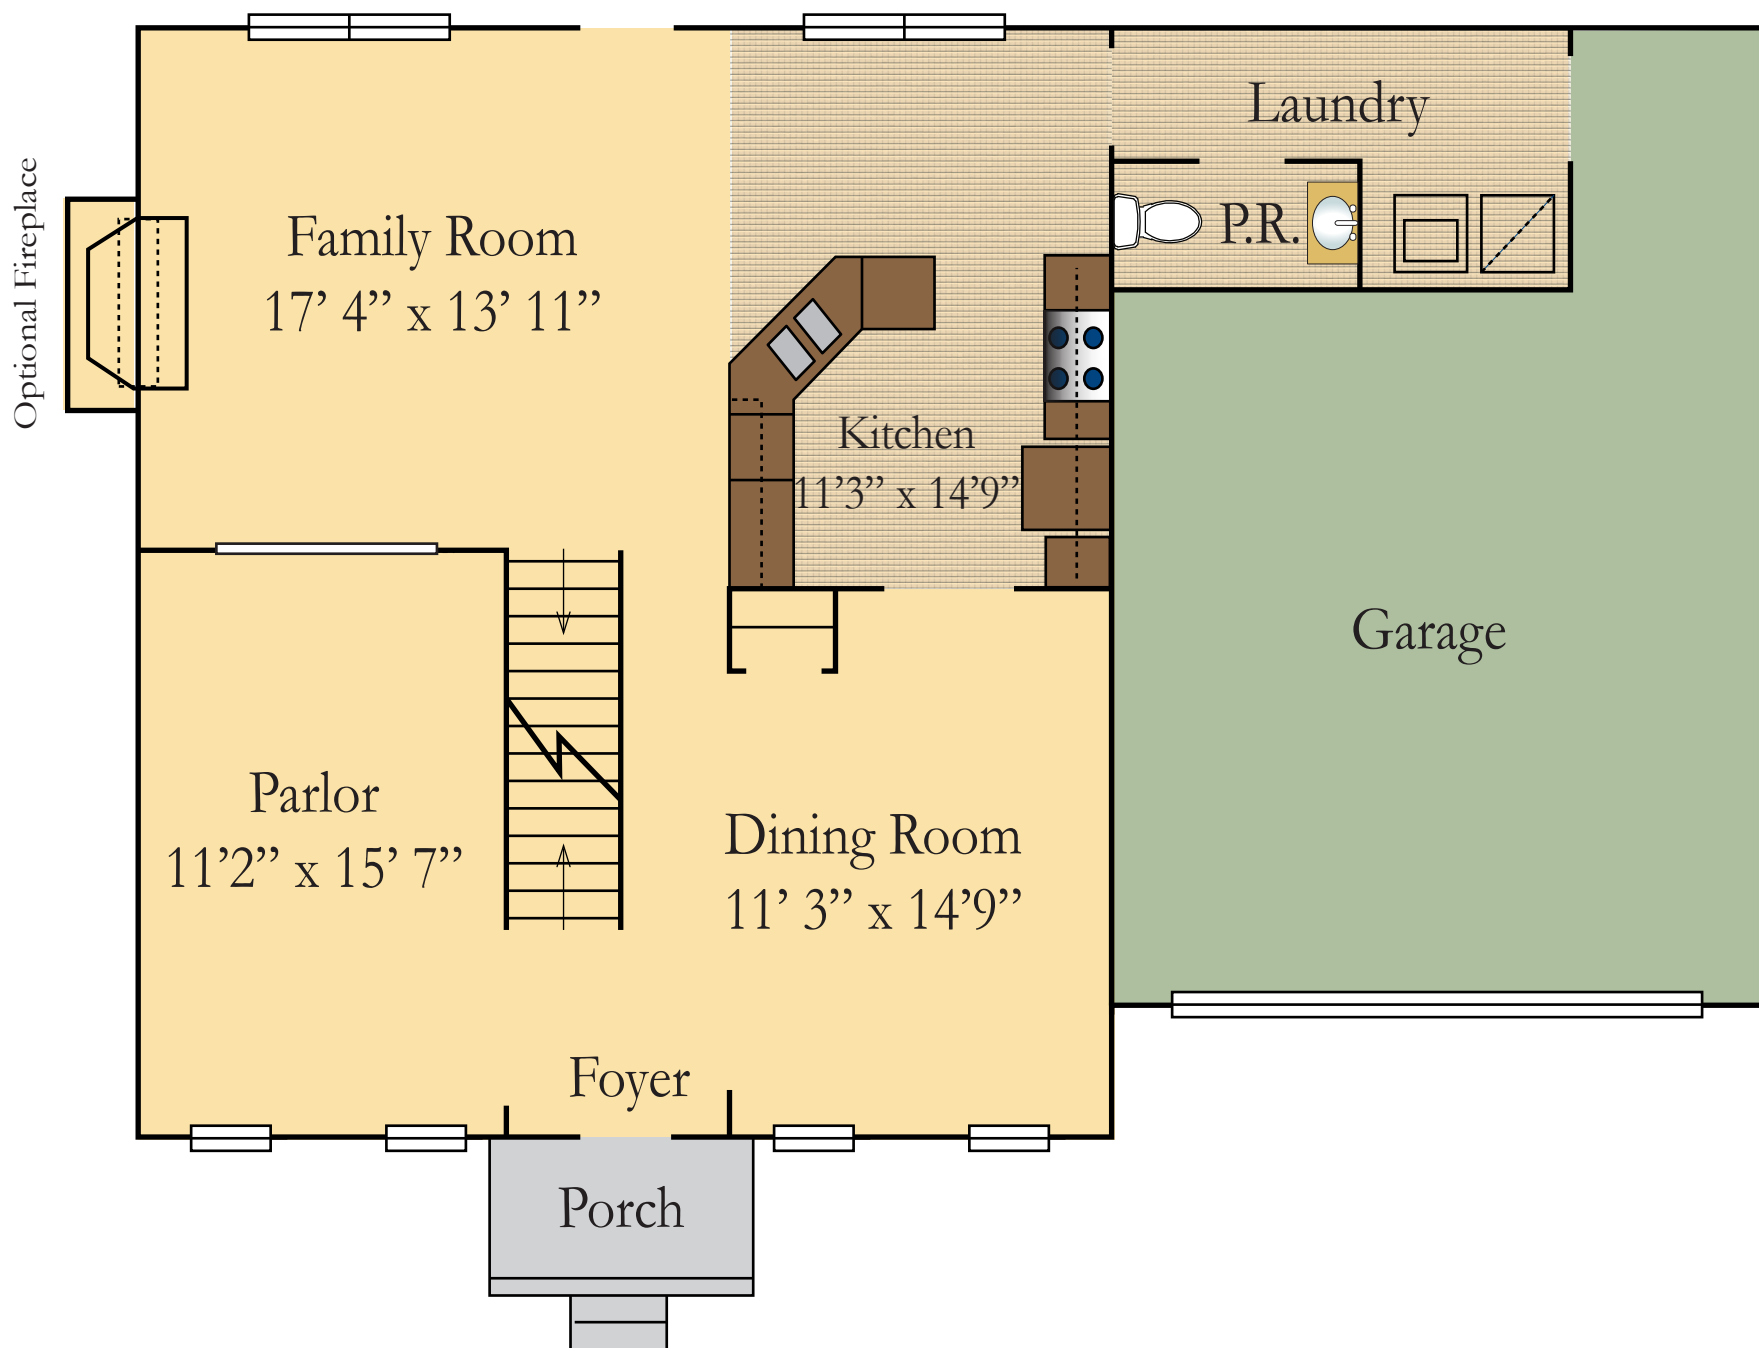

THE REFLECTION - First Floor

THE REFLECTION - Second Floor

Square Footage	
First Floor	1048
Second Floor	1177
Total 1st & 2nd	2225
<hr/>	
Basement	1048
Garage	398

Marketed by
BEILER-CAMPBELL
REALTORS & APPRAISERS