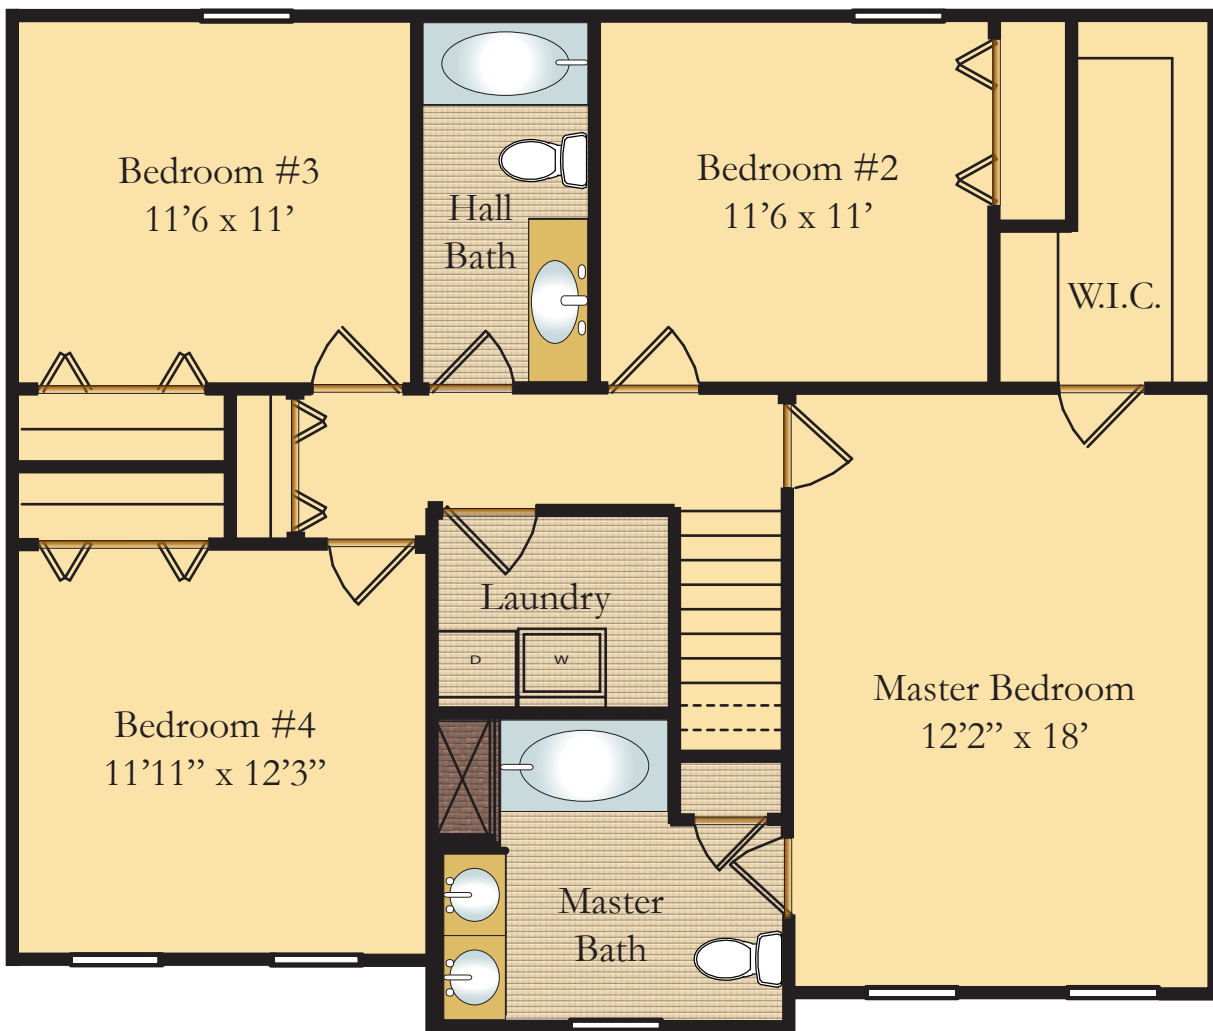

THE WELDON - First Floor

THE WELDON - Second Floor & Options

Square Footage	
First Floor	1030
Second Floor	1090
Total 1st & 2nd	2120
<hr/>	
Basement	1030
Garage	462

Marketed by
BEILER-CAMPBELL
REALTORS & APPRAISERS