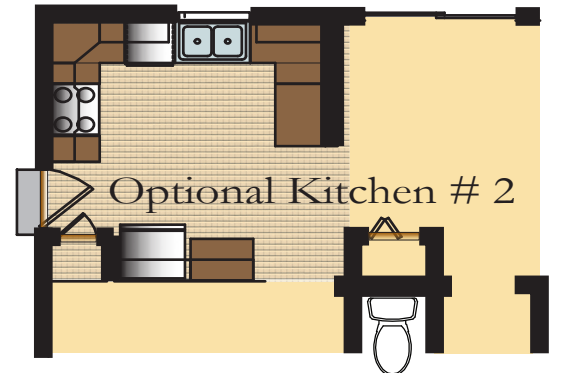

THE WELDON - First Floor

THE WELDON - Second Floor & Options

Square Footage	
First Floor	1030
Second Floor	1090
Total 1st & 2nd	2120
<hr/>	
Basement	1030
Garage	462

Marketed by
BEILER-CAMPBELL
REALTORS & APPRAISERS