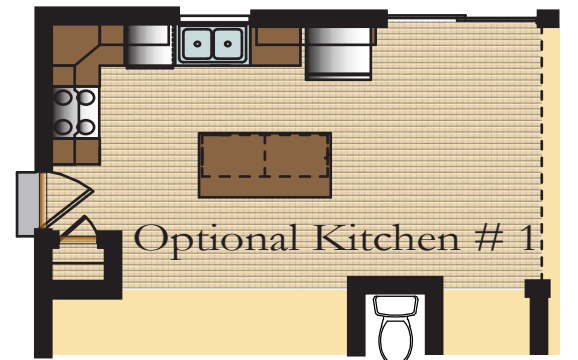

THE WELDON - First Floor

THE WELDON - Second Floor & Options

Square Footage	
First Floor	1030
Second Floor	1090
Total 1st & 2nd	2120
<hr/>	
Basement	1030
Garage	462

Marketed by
BEILER-CAMPBELL
REALTORS & APPRAISERS