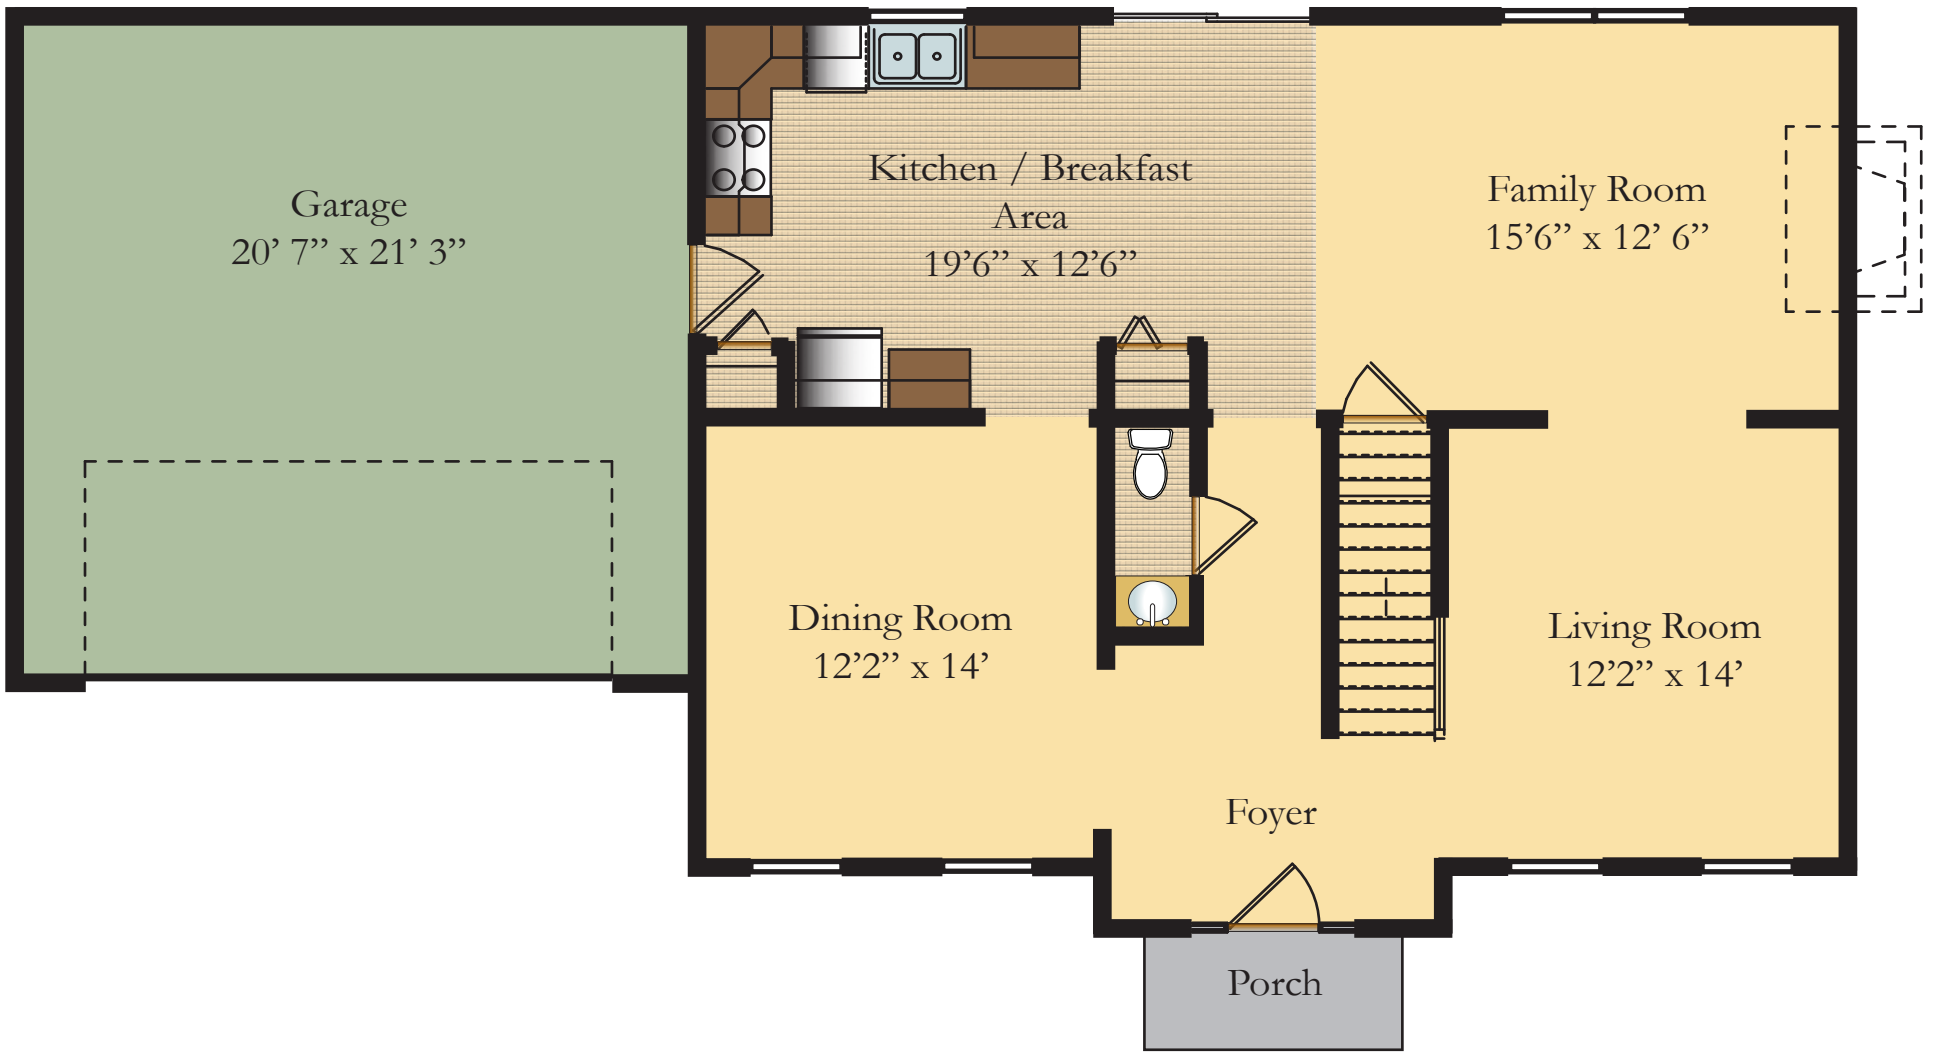

THE WELDON - First Floor

THE WELDON - Second Floor & Options

Square Footage	
First Floor	1030
Second Floor	1090
Total 1st & 2nd	2120
<hr/>	
Basement	1030
Garage	462

Marketed by
BEILER-CAMPBELL
REALTORS & APPRAISERS